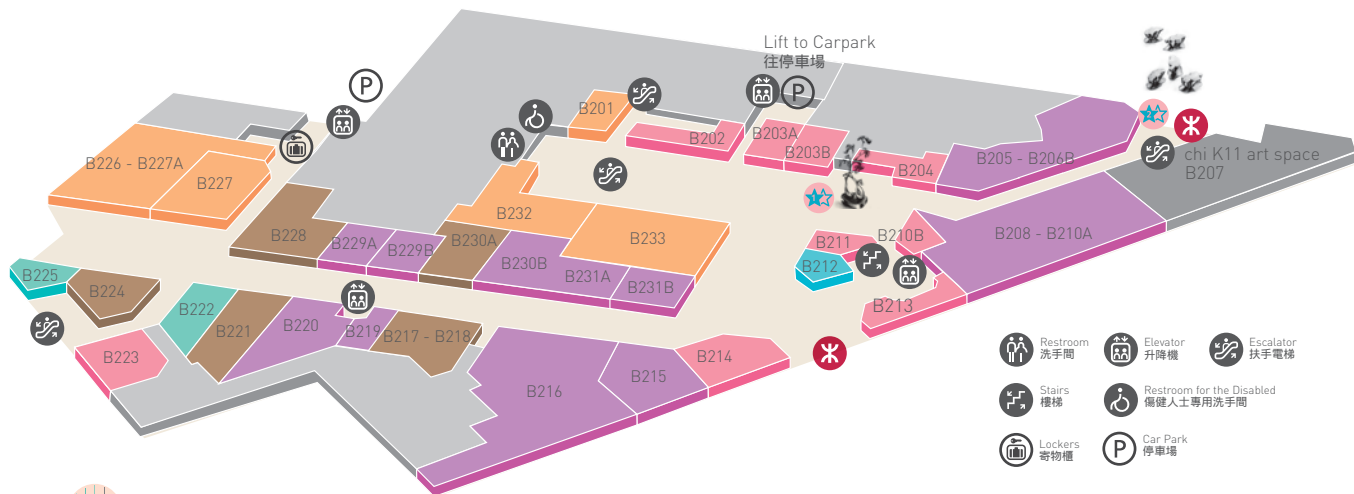

Decked thoughtfully with meticulously selected works of art in the entire mall, K11 boasts over 100 international brands: from fashion to home products, from beauty to audio-visual services, every desire shall be fulfilled. Whether you are looking for the innovative or the trendy; thriving on discovering the latest products or simply looking for leisure, K11 and its impressive fleet of shops will satisfy any desire and realize every dream.

K11, 為你帶來非凡的購物概念。

我們特別從世界各地引入多個品牌，以及首度進駐香港的品牌和旗艦店，讓每位來臨K11的貴賓，跨越地域界限，投入環球購物空間，體驗全方位的購物樂趣。

在充滿藝術氣息的寬闊空間中，超過一百個國際品牌讓你細意挑選：從時尚衣飾到生活百貨，從美容護膚到影音科技，一應俱全。不論是追求新鮮意念的潮流達人、擁有先見而卓越品味的優皮士，或是講求生活享受的樂活一族，都能於K11內找到心頭好。

SHOPPING DIRECTORY
購物指南

IN ART
WE LIVE

B2F Dress Up Island

BEAUTY & HEALTH CARE 美容護理

airplay nail bar 美甲造型概念店	B223	2388 8824
Borghese	B203A	2736 2266
Dr.Ci:Labo	B210B	3188 2139
ecoG	B211	3110 5691
L' OCCITANE	B214	3122 4088
Melvita	B203B	3122 4027
MENARD	B204	2992 0132
PAUL & JOE BEAUTE	B202	2890 9882
◇ Skin Laundry	B213	