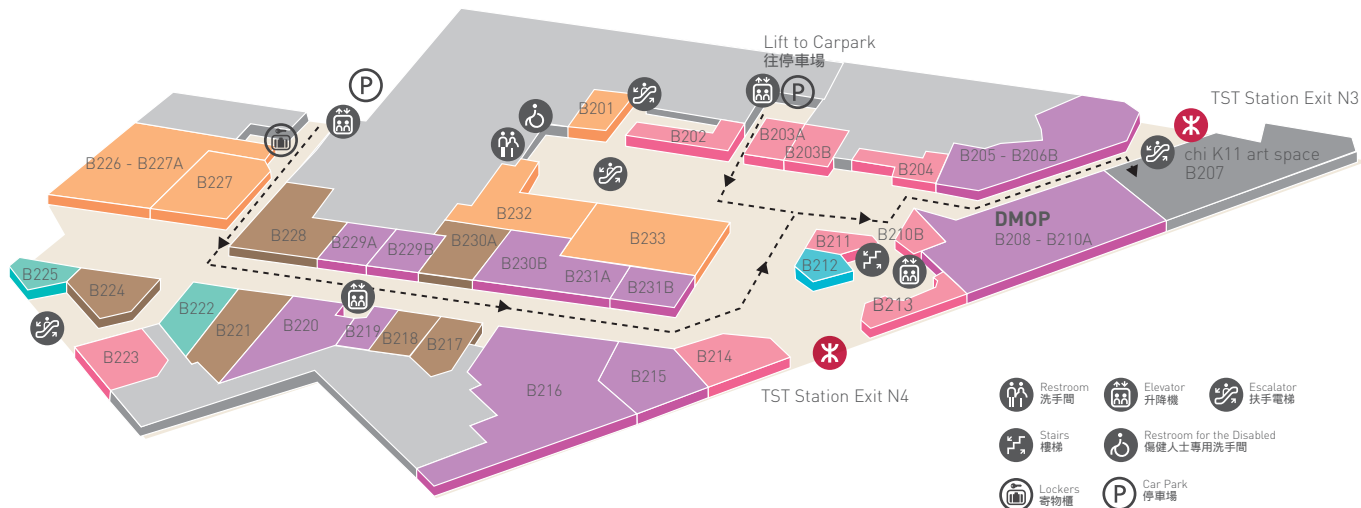

B2F Dress Up Island

BEAUTY & HEALTH CARE 美容護理

Borghese	IF KS	B203A	2736 2266
Dr.Ci:Labo		B210B	3188 2139
ecoG	KS	B211	3110 5691
L' OCCITANE	KS	B214	3122 4088
Melvita	IF	B203B	3122 4027
MENARD	IF KS	B204	2992 0132
Nail Bar		B223	2366 5199
PAUL & JOE BEAUTE	IF	B202	2890 9882
Pinkicon	IF	B217	
Skin Laundry	IF KS	B213	2668 8684

K11 GOURMET 餐飲

Bugis Corner 大 干撈面專門店	IF	B232	3160 8499
Luna Cafe	KS	B201	2388 8161
The Alchemist Creative Coffee by GABEE.		B227	2741 9681
牧羊少年創意咖啡館 by GABEE.			
Wired Green		B233	3110 6828
Xia Xiao Fei 霽小飛		B226-B227A	2801 6111

FASHION & ACCESSORIES 時裝配飾

D-mop zone	IF KS	B205 - B206B & B208 - B210A	3586 9515
Duras	IF	B230A	3622 3946
Flavor Dresser		B220	2367 3616
Honey mi Honey	KS	B231B	2769 3628
Mila Owen	KS	B230B & B231A	2769 3638
Mousse	IF KS	B219	3122 4063
Pamycarie	IF KS	B218	2659 8138
snidel	KS	B215	2769 3768
Gelato Pique		B229B	2391 9218
TOPFEELING		B216	2217 3059
Ungrid	KS	B229A	2110 0737

JEWELRY · WATCHES & OPTICAL 珠寶 · 鐘錶及眼鏡

Calvin Klein watches + jewelry		B212	2518 9709

LEATHER GOODS · SHOES & BAGS 手袋及皮鞋

Clarks ORIGINALS	IF KS	B224	2537 0775
millie's		B221	3122 4272
O'Riental TRaffic		B228	3170 2466

LIFESTYLE & SPECIALTY STORES 生活及特式商店

Moss McBlack		B225	2669 2467
SWY	IF KS	B222	3110 3898